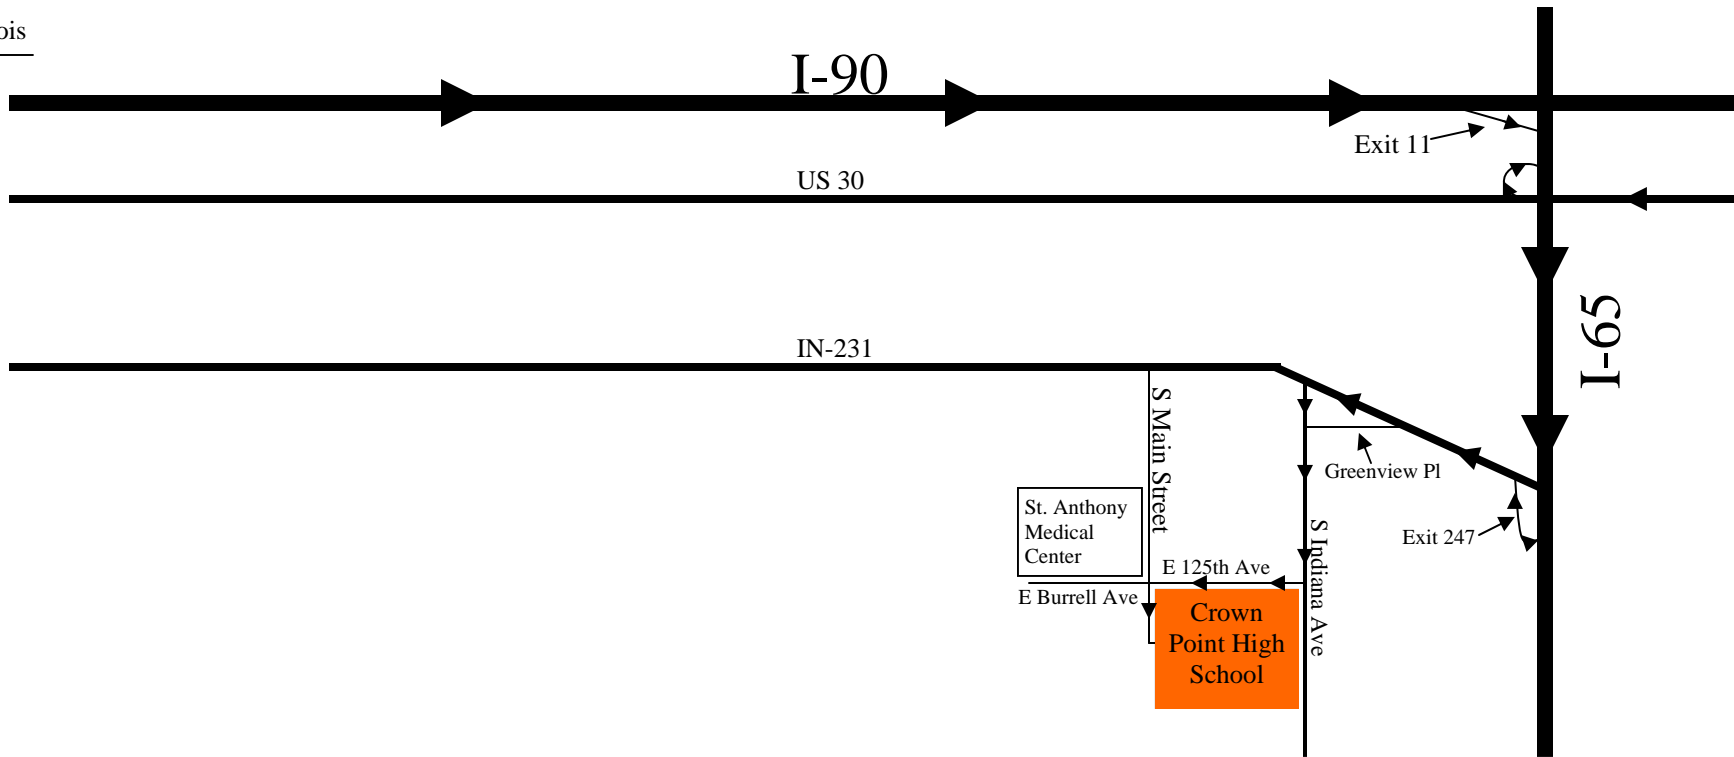

## From I-90:

Take **Exit 11** merge onto **I-65 S** towards **Indianapolis**.  
 Take **Exit 247** for **US-231** toward **Crown Point/Hebron**.  
 Follow **US-231** through 2 (two) stoplights until you come to the intersection at **N Indiana Ave**.  
 Follow **N Indiana Ave** until **E 125th Ave/E Burrell Dr**.  
 Turn **right** onto **E 125th Ave/E Burrell Dr**.  
 You will see **Crown Point High School** on your **left**.  
 Turn **left** at **S Main Street**.  
 Turn **left** into **Crown Point High School**.

## From I-65:

Merge onto **I-65 S** via the ramp to **Indianapolis**.  
 Take **Exit 247** for **US-231** toward **Crown Point/Hebron**.  
 Follow **US-231** through 2 (two) stoplights until you come to the intersection at **N Indiana Ave**.  
 Follow **N Indiana Ave** until **E 125th Ave/E Burrell Dr**.  
 Turn **right** onto **E 125th Ave/E Burrell Dr**.  
 You will see **Crown Point High School** on your **left**.  
 Turn **left** at **S Main Street**.  
 Turn **left** into **Crown Point High School**.

## At Crown Point High School:

Follow the road **straight** towards the **entrance**.  
 On the **left** is an entrance that reads **Fine Arts**.  
Parking is near the **front entrance** of the building on **either the right or the left** of the entryway.