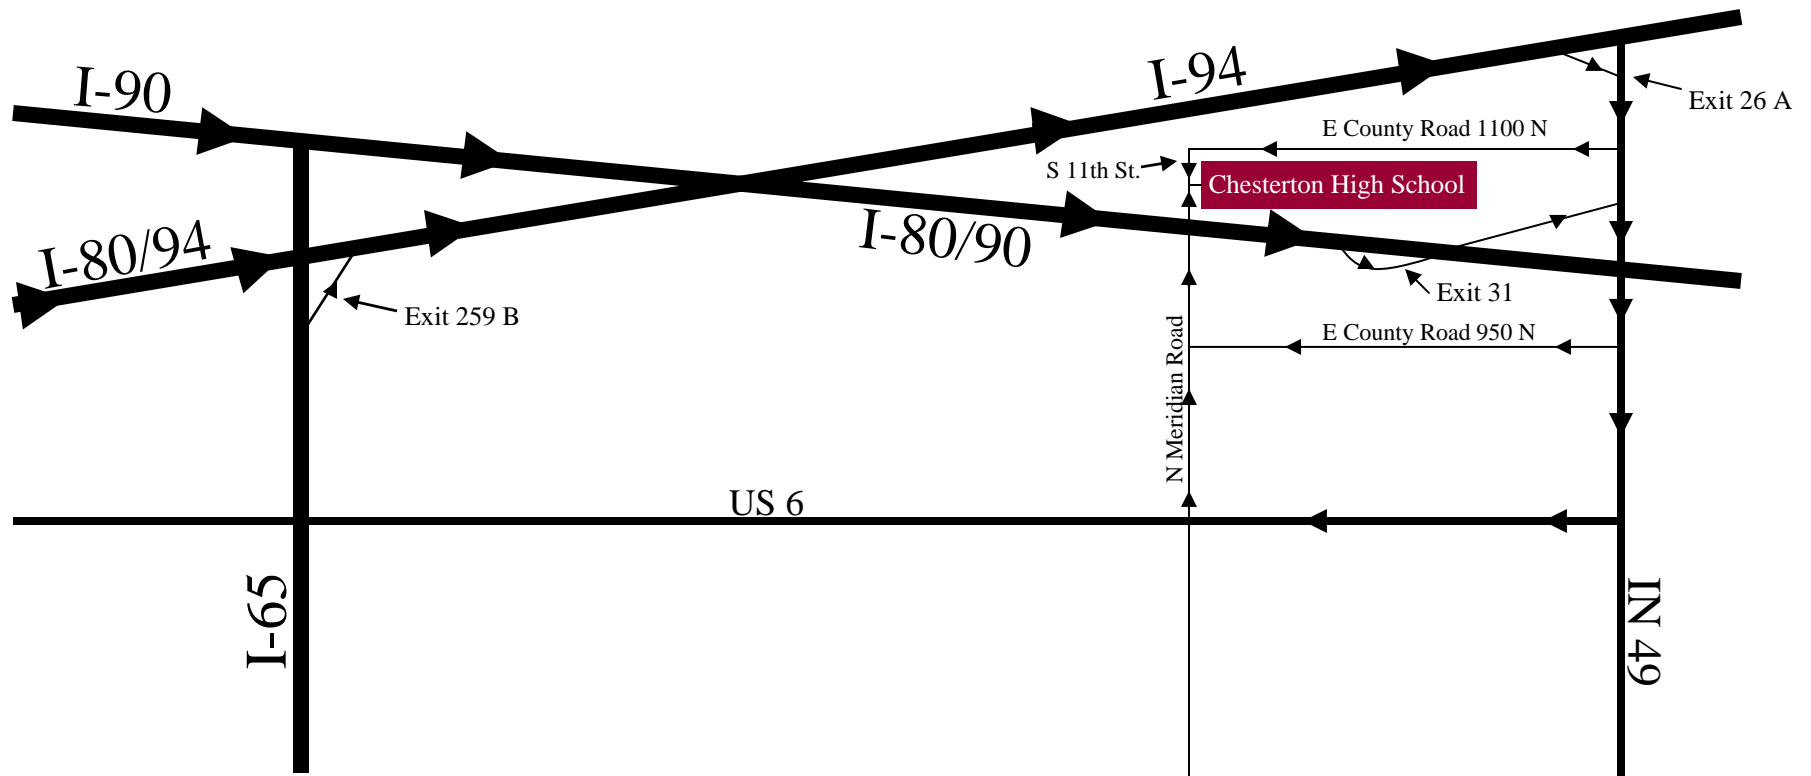

CHESTERTON HIGH SCHOOL

From I-65 & I-80/94:

From I-65, take **Exit 259B** to merge onto **I-80 E/I-94 E/US-6 E** toward **Toledo/Detroit**.

Continue to follow **I-94 E** for 14.2 miles.

Take **Exit 26A** to merge onto **IN-49 S** toward **Chesterton/Valparaiso**.

Proceed 0.6 miles to **East County Road 1100 N**. Turn **Right**.

Turn **left** 1.1 miles ahead on **S 11th St**.

Turn **left** into **Chesterton High School**.

From I-90:

Take **Exit 31** for **IN-49** toward **Chesterton/Valparaiso**.

Turn **right** at **IN-49 S** (signs for **Valparaiso/IN-49 S**).

Proceed 1.0 miles and turn **right** onto **East County Road 950 N**.

Proceed 1.2 miles and turn **right** at **N Meridian Road**.

Proceed until **Chesterton High School**.